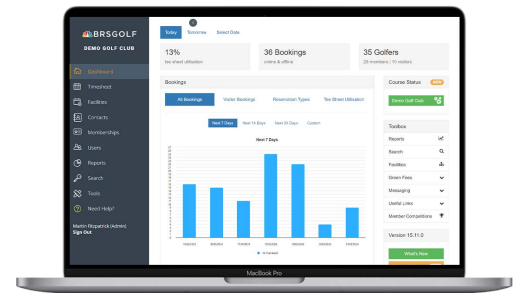

GOLF ADMIN

BOOKINGS MADE EASY

BRS Golf Admin makes up the core of our Tee Time Management and Booking System

BENEFITS

- Flexible tee time intervals
- Improve internal communications at your club
- Break away from time consuming diary systems and save significant staff hours
- Capture golfer info and build your marketing database through the tee sheet
- Automatically generate emails and letters for members and visitors
- Update your privacy policy, write terms and conditions and define your marketing preferences
- Maximise course usage without impacting members
- Manage services, buggies and food and beverage associated with bookings
- Full BRS Golf team support via live chat, email or phone
- Supports multiple users who can log in from any location, see availability and book.