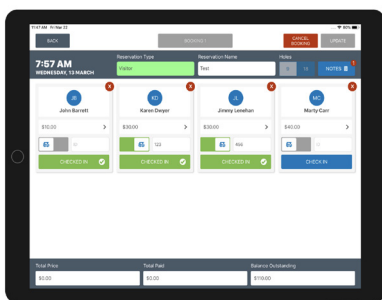

iPad Tee Sheet

1,980 clubs
using BRS GOLF
Admin Module

300k+ members
booking via BRS GOLF

70% of members book via mobile or tablet

The BRS GOLF iPad tee sheet is the perfect way to stay in control of bookings and course utilisation while on the move. Because the tee sheet runs on an iPad it can be used wherever you have WiFi or 4G connectivity.

Key benefits

- View the BRS GOLF tee sheet while on the move
- No need to stay chained to your desktop
- Quicker and more intuitive to use
- Create and update bookings anywhere you have internet access
- See weather and utilisation stats while out on the course
- Check golfers in at the first tee or greet them at the clubhouse door
- Add carts to bookings and set cart identifiers
- Add notes to bookings
- 30-day free trial – try the iPad tee sheet before you buy

Check golfers in

Check course utilisation

Frequently asked questions

How could my staff use the iPad tee sheet?

Allow your pro to access the tee sheet while out on the course and take bookings on the go. Enable club staff to meet and greet players as they arrive on the first tee, check them in and amend their bookings without ever having to use the pro shop or office computer.